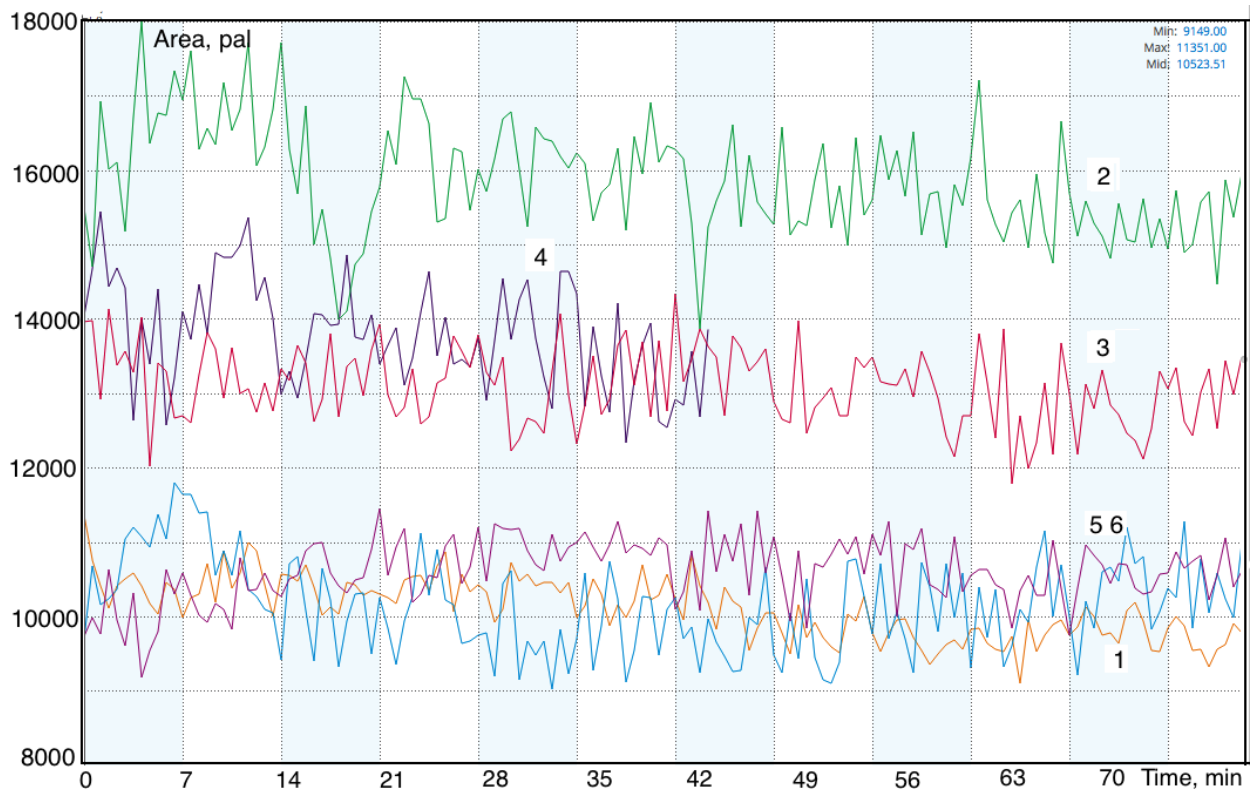

Sputnik measurements in the USA, April 2018

Results of several Sputnik measurements presented at fig.1. As we see from the graphs, Results in Bryce Canyon was different from other places, situated in the same area at similar height. This confirms overall impression that Bryce Canyon has increased energy, which may influence people.

1 - 03-28 Wyoming; 2 - 04-03 Bryce Canyon, Utah; 3,4 - 04-04 Bryce Canyon, Utah; 5,6 - 04-04 Utah, home.